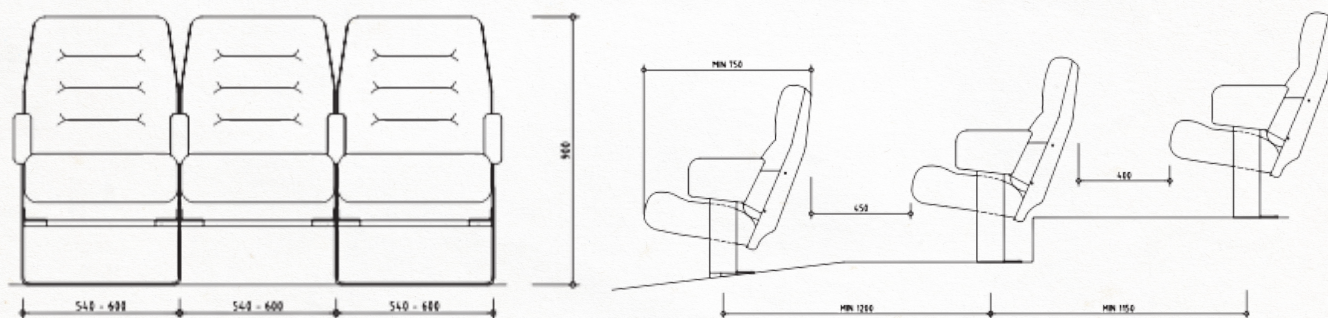

Technical specifications