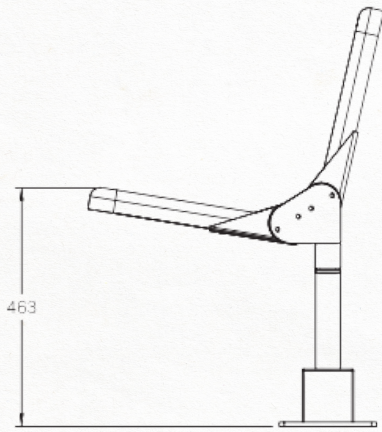

Transformer

Kleine draaibare klapstoel met rugleuning.

Little turnable tip-up seat with backrest.

Petit strapontin tournant avec dossier.

Technical specifications

Details

fibrocit
fixed seating projects