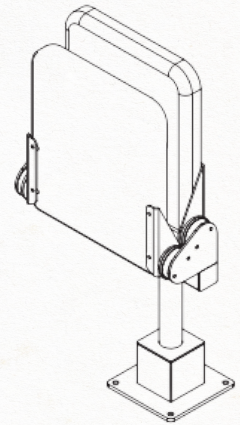

Transformer

Kleine draaibare klapstoel met rugleuning.

Little turnable tip-up seat with backrest.

Petit strapontin tournant avec dossier.

Technical specifications

Details

fibrocit
fixed seating projects