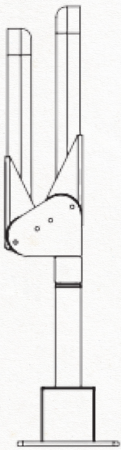

Transformer

Kleine draaibare klapstoel met rugleuning.

Little turnable tip-up seat with backrest.

Petit strapontin tournant avec dossier.

Technical specifications

Details

fibrocit
fixed seating projects