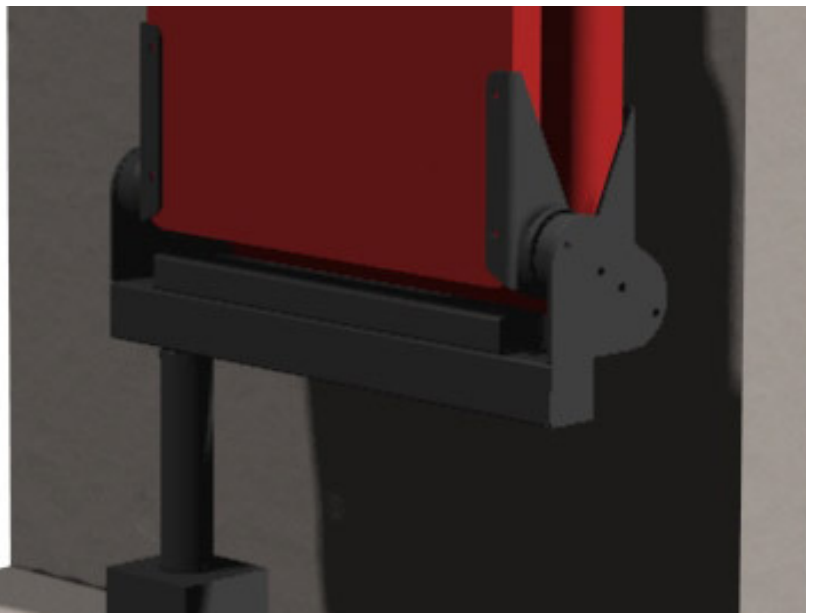

Transformer

Kleine draaibare klapstoel met rugleuning.

Little turnable tip-up seat with backrest.

Petit strapontin tournant avec dossier.

Technical specifications

Details

fibrocit
fixed seating projects