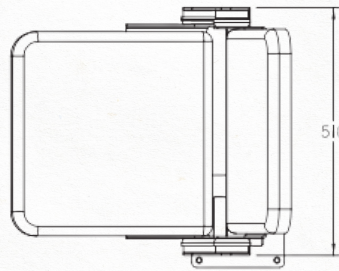

Transformer

Kleine draaibare klapstoel met rugleuning.

Little turnable tip-up seat with backrest.

Petit strapontin tournant avec dossier.

Technical specifications

Details

fibrocit
fixed seating projects