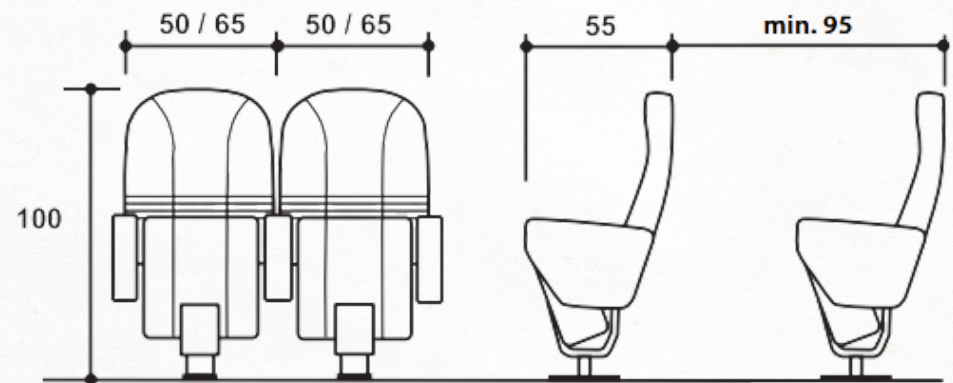

fibrocit
fixed seating projects

CP-TH

CP-TM

Technical specifications

Club mega TC

Theatre Francis

Centre culturel Arques