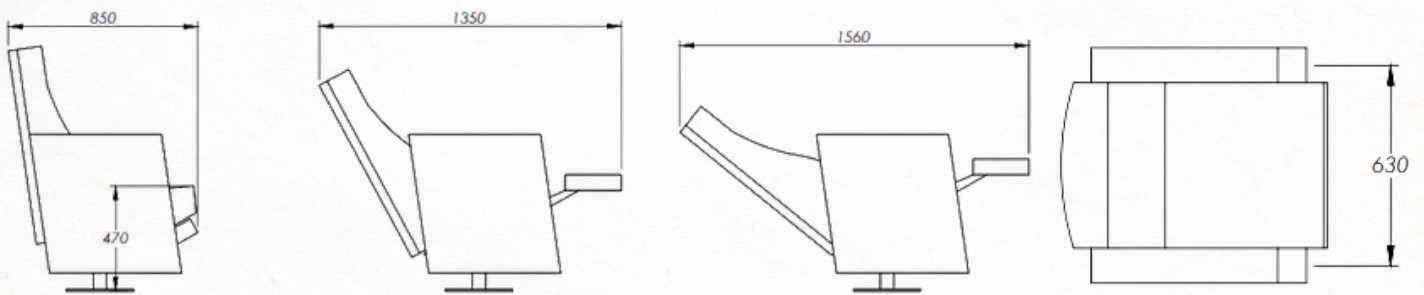

Technical specifications